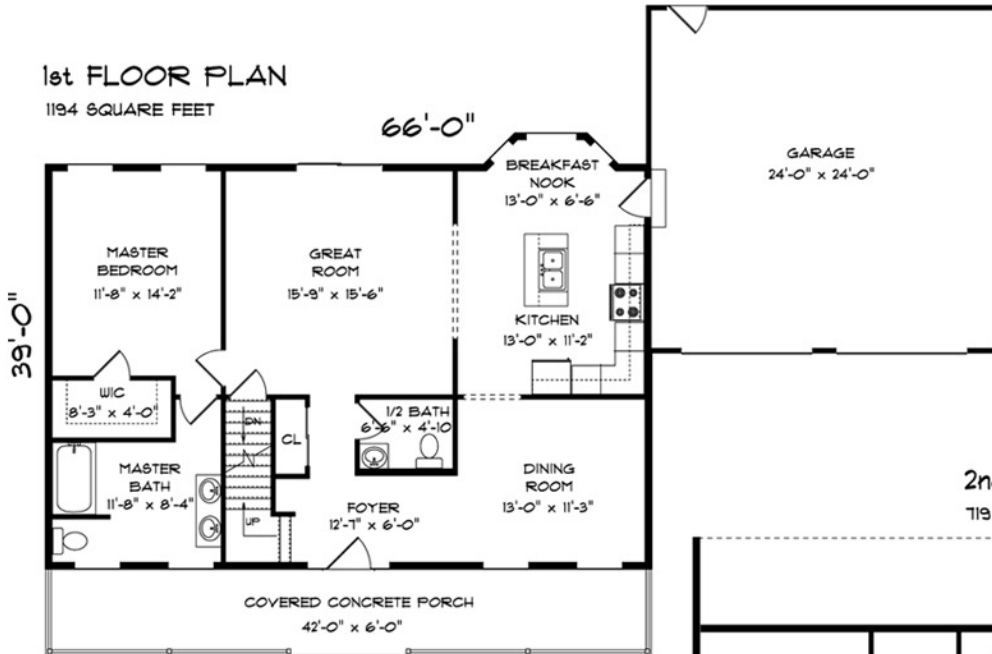

Andover

1913 sq. ft.

3 Bedrooms

2.5 Baths

1st FLOOR PLAN

1194 SQUARE FEET

2nd FLOOR PLAN

719 SQUARE FEET