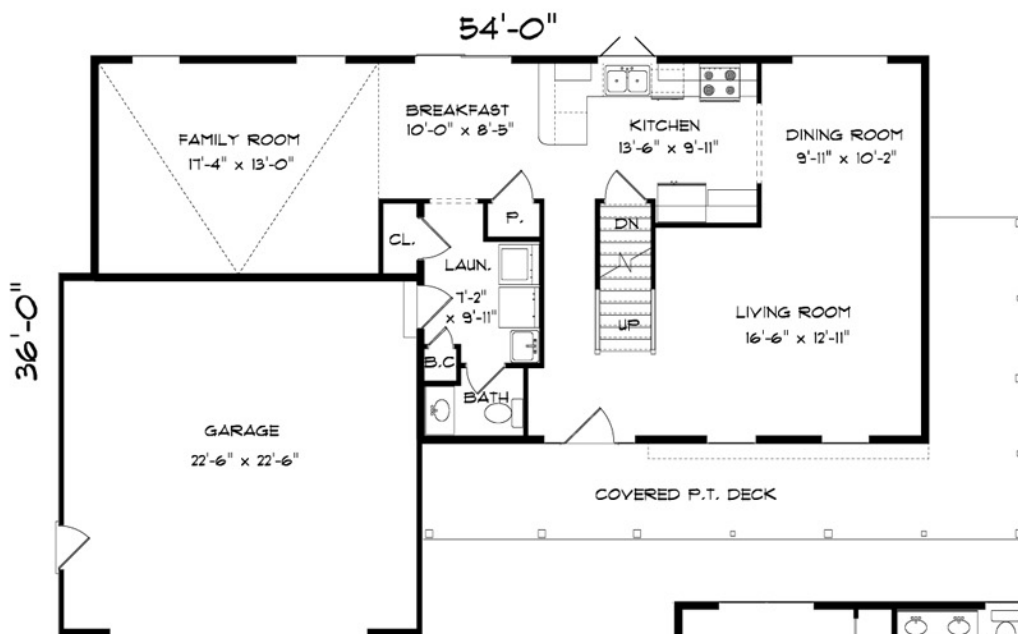

Darcee

1801 sq. ft.

3 Bedrooms

1.5 Baths

1st FLOOR PLAN

1045 SQUARE FEET

DARCEE

1801 SQUARE FEET

2nd FLOOR PLAN

756 SQUARE FEET