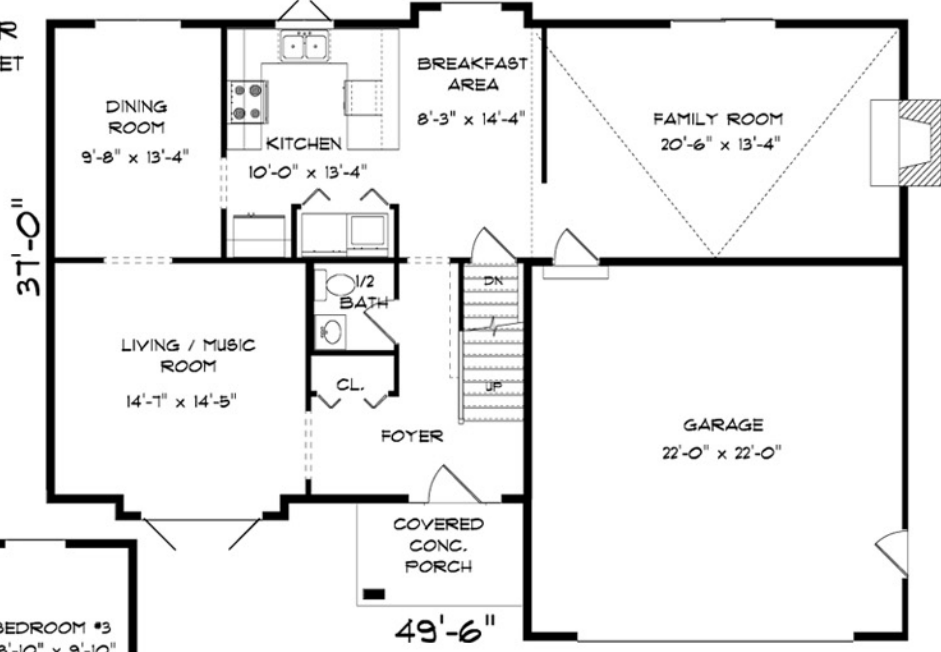

# Wood Haven

1898 sq. ft.

3 Bedrooms

2.5 Baths

FIRST FLOOR  
1131 SQUARE FEET

SECOND FLOOR  
767 SQUARE FEET