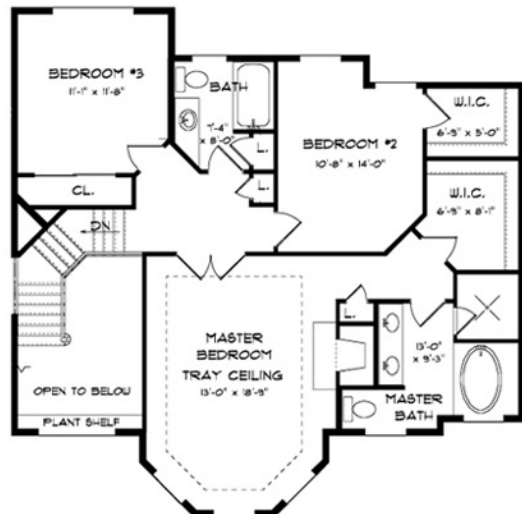

Hughston's Hideaway

2385 sq. ft.

3 Bedrooms

2.5 Baths

1st FLOOR PLAN
1401 SQUARE FEET

2nd FLOOR PLAN
984 SQUARE FEET