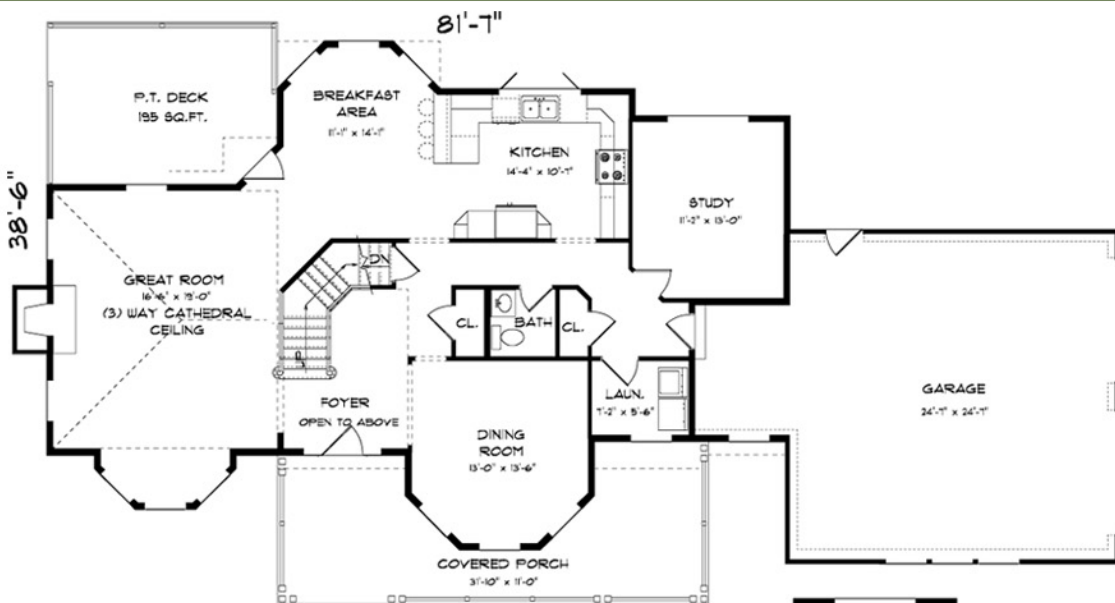

Hughston's Hideaway

2385 sq. ft.

3 Bedrooms

2.5 Baths

1st FLOOR PLAN
1401 SQUARE FEET

2nd FLOOR PLAN
984 SQUARE FEET