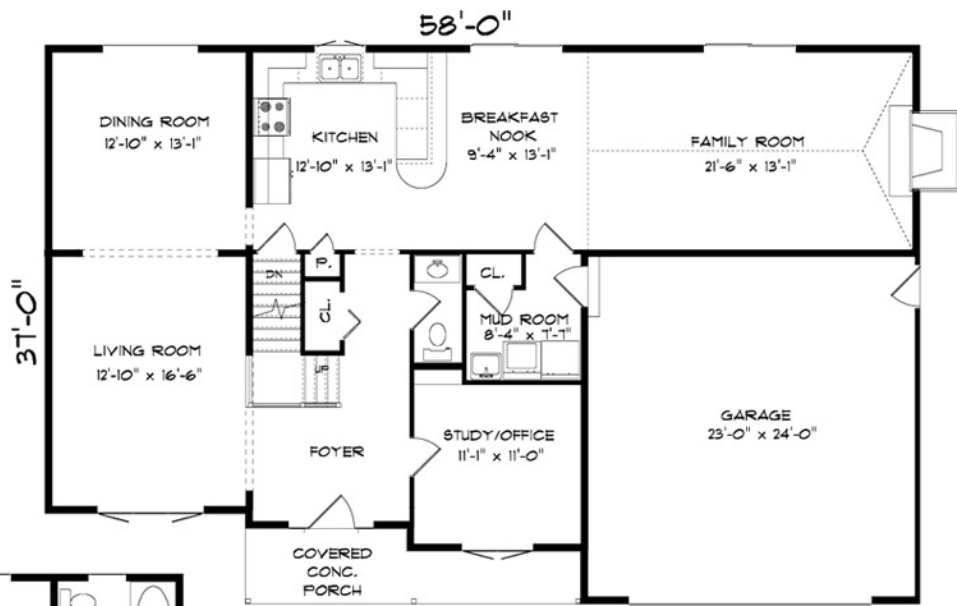

Normandy

2535 sq. ft.

4 Bedrooms

2.5 Baths

2nd FLOOR PLAN
1069 SQUARE FEET

1st FLOOR PLAN
1466 SQUARE FEET