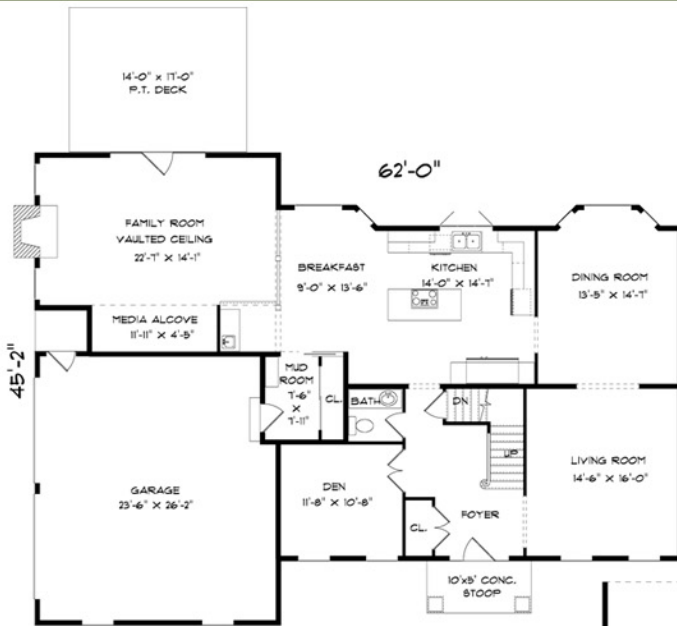

Nottingham

3417 sq. ft.

4 Bedrooms

2.5 Baths

FIRST FLOOR
1721 SQUARE FEET

SECOND FLOOR
1696 SQUARE FEET