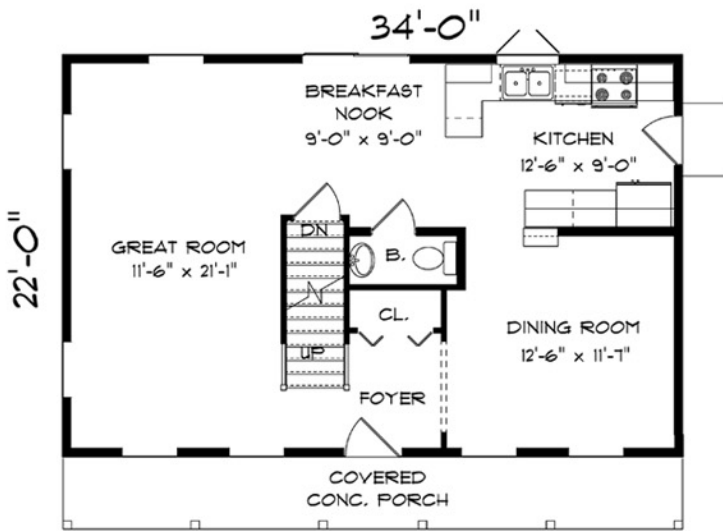

## NuMine

1467 sq. ft.

3 Bedrooms

1.5 Baths

### FIRST FLOOR

748 SQUARE FEET

### SECOND FLOOR

719 SQUARE FEET