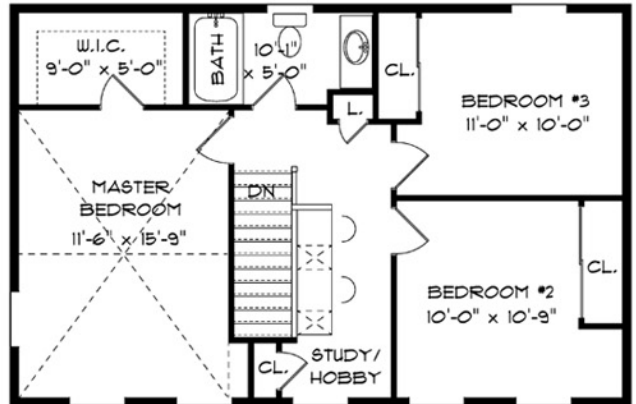

## NuMine

1467 sq. ft.

3 Bedrooms

1.5 Baths

### FIRST FLOOR

748 SQUARE FEET

### SECOND FLOOR

719 SQUARE FEET