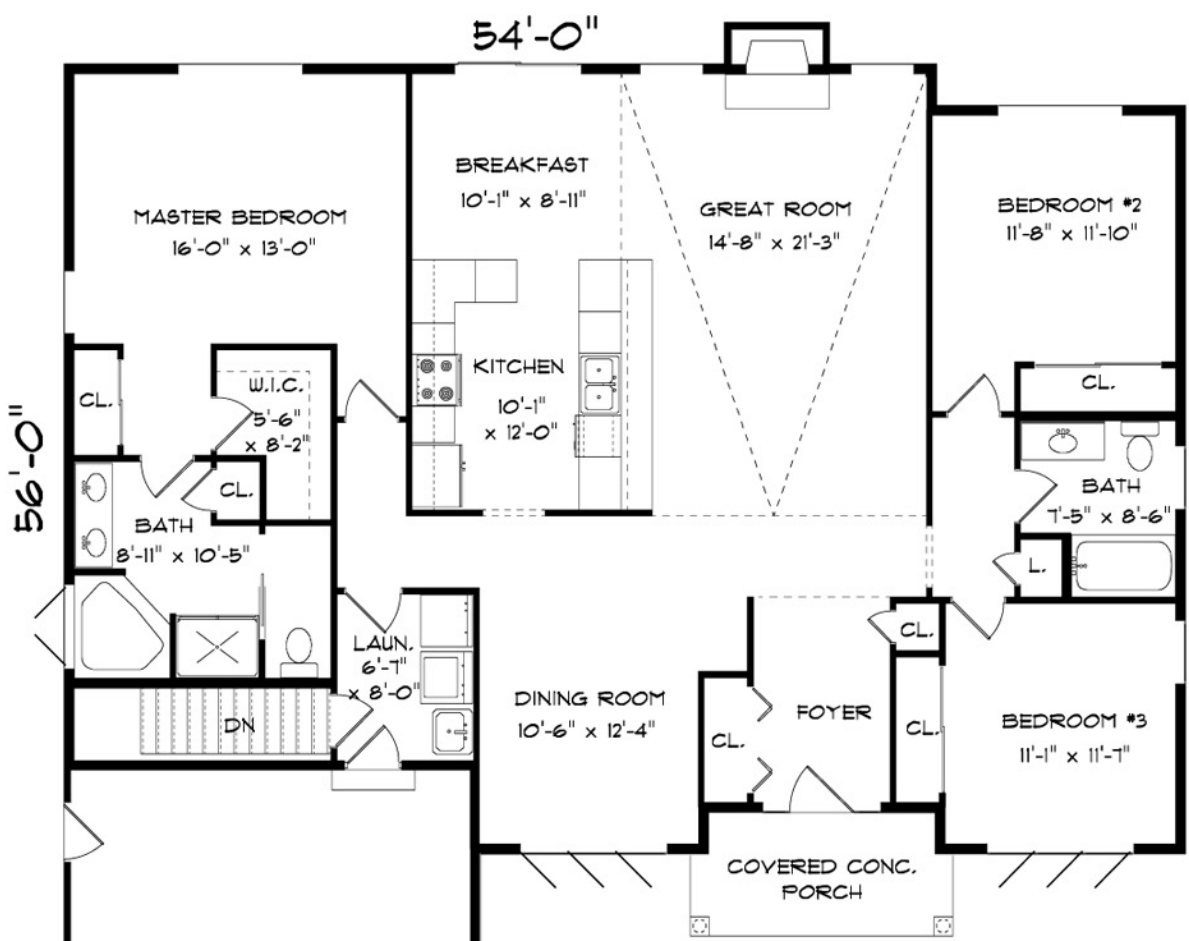

Sunset View

1922 sq. ft.

3 Bedrooms

2 Baths

FIRST FLOOR
1928 SQUARE FEET